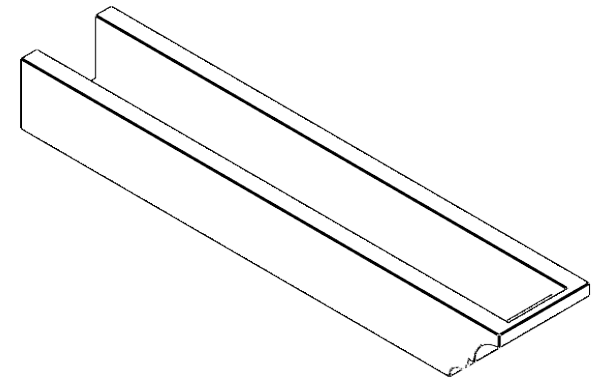

ISOMETRIC

GENERATED DATE : 03/02/2023

EKENA MILLWORK
2300 WEST MAIN ST.
CLARKSVILLE, TX 75426
TOLL FREE: 866-607-0453
WWW.EKENAMILLWORK.COM

NOTES

1. INSTALLATION TO BE COMPLETED IN ACCORDANCE WITH MANUFACTURER'S SPECIFICATIONS.
2. DRAWING MAY NOT BE TO SCALE
3. THIS DRAWING IS INTENDED FOR DESIGN AND PLANNING PURPOSES ONLY.
4. ALL INFORMATION CONTAINED HEREIN WAS CURRENT AT THE TIME OF DEVELOPMENT BUT MUST BE REVIEWED AND APPROVED BY THE PRODUCT MANUFACTURER TO BE CONSIDERED ACCURATE.
5. TIMBERTHANE ARCHITECTURAL PRODUCTS ARE MADE FROM HIGH DENSITY URETHANE AND COME FACTORY PRIMED